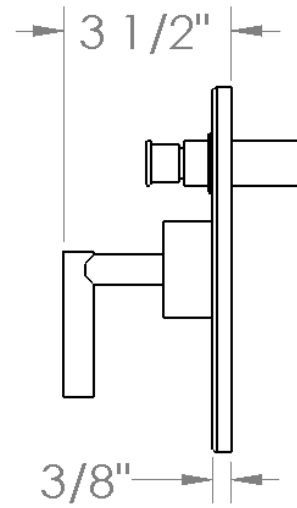

**23-P90-L8**

Pressure Balance Shower Trim

For use with SS-PB85 pressure balance valve

**23-P90-L9**

Pressure Balance Shower Trim

Requires SS-PB85 Pressure Balance Valve