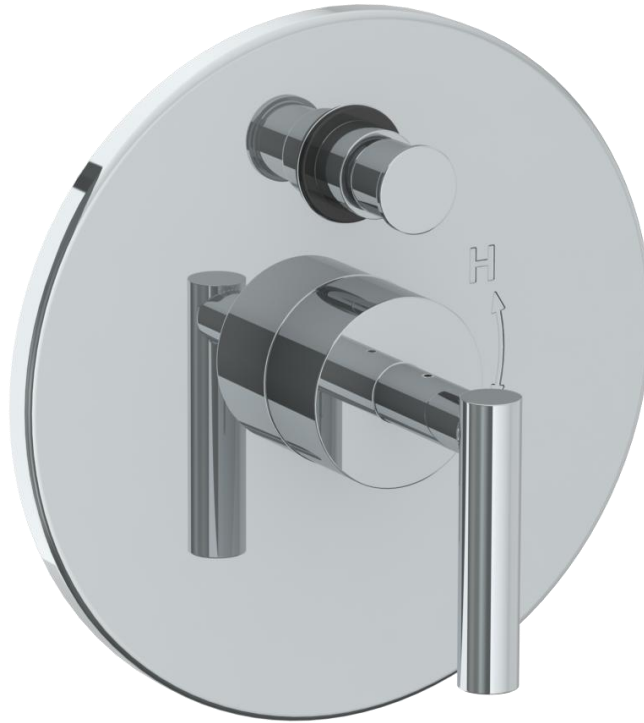

**23-P90-L8**

Pressure Balance Shower Trim

For use with SS-PB85 pressure balance valve

**23-P90-L9**

Pressure Balance Shower Trim

Requires SS-PB85 Pressure Balance Valve