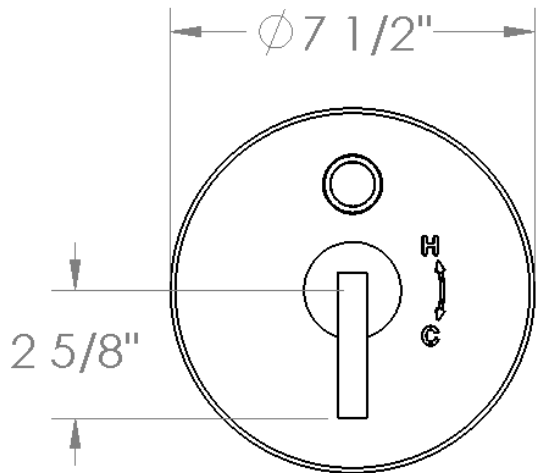

**23-P90-L8**

Pressure Balance Shower Trim

For use with SS-PB85 pressure balance valve

**23-P90-L9**

Pressure Balance Shower Trim

Requires SS-PB85 Pressure Balance Valve